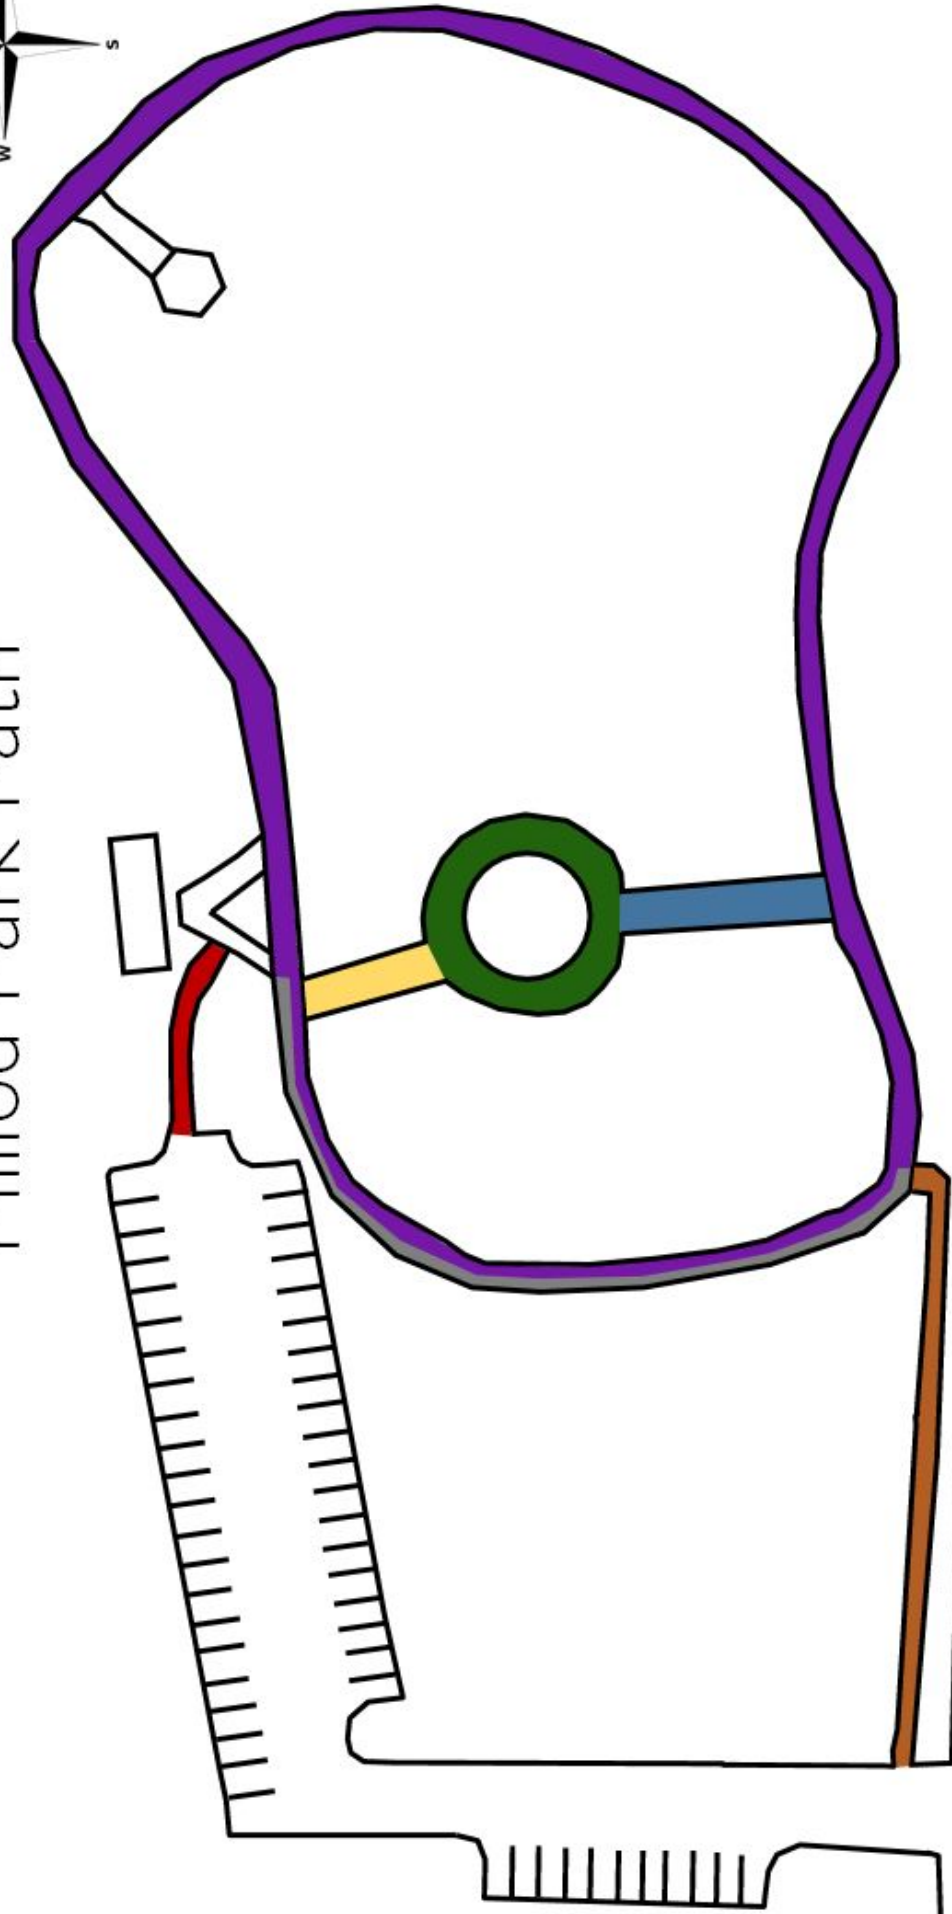

Pilliod Park Path

Distance of each path color

Red: 0.01 mile

Gray: 0.05 mile

Orange: 0.03 mile

Purple: 0.21 mile

Yellow: 0.002 mile

Green: 0.03 mile

Blue: 0.014 mile

—THE VILLAGE OF—
SWANTON

1.04 miles: five (5) times around the Purple Path